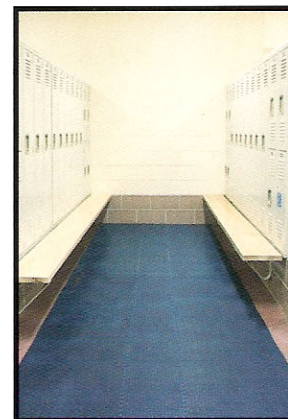

# Don't let standing water create a hazard

**W**aterPro, by SPACE-LINKS, is a unique, grid-rib patterned slip-resistant mat for use in areas where standing water poses a hazard. The mats, designed to reduce slips and falls without sacrificing comfort, are suited for use around swimming pools, in shower areas, locker rooms and other areas where bare feet are likely to slip. WaterPro's fungicidal compound's resistance to the growth of athlete's foot fungus and mildew makes it the sanitary solution for wet areas.