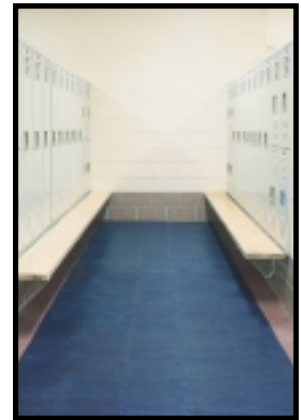

# Don't let standing water create a hazard

**W**aterPro, by SPACE-LINKS, is a unique, grid-rib patterned slip-resistant mat for use in areas where standing water poses a hazard. The mats, designed to reduce slips and falls without sacrificing comfort, are suited for use around swimming pools, in shower areas, locker rooms and other areas where bare feet are likely to slip. WaterPro's fungicidal compound's resistance to the growth of athlete's foot fungus and mildew makes it the sanitary solution for wet areas.